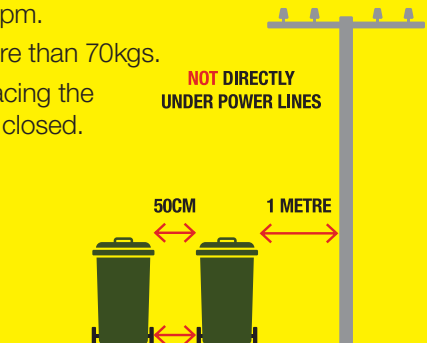

For further information about the bin collections visit joondalup.wa.gov.au

WASTE COLLECTION

Please leave enough space to ensure that the waste truck has access to bins awaiting collection.

- » Bins are out by 6.00am and away by 6.00pm.
- » Weigh no more than 70kgs.
- » Front of bin facing the road and lids closed.